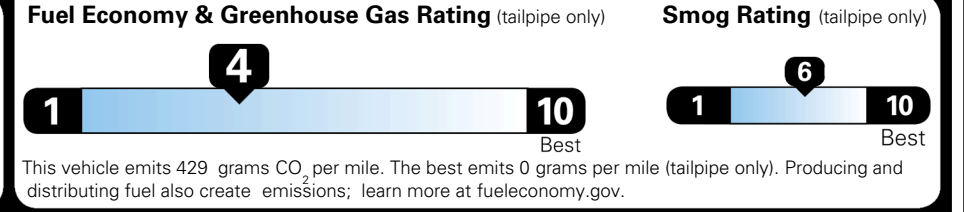

You spend
$4,000
more in fuel costs
over 5 years
compared to the
average new vehicle.

Annual fuel cost
$2,500