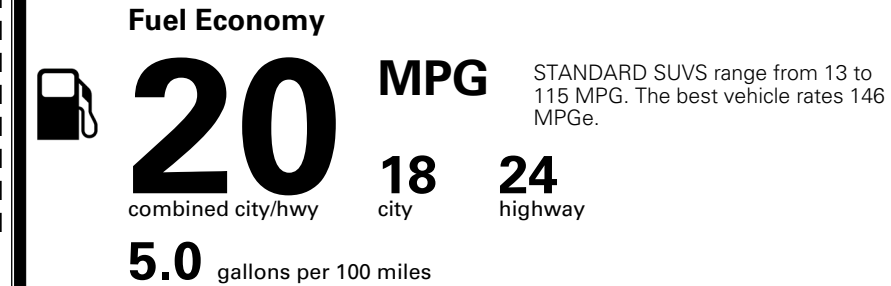

MSRP INCLUDING OPTIONS \$ 48,660.00

INLAND FREIGHT AND HANDLING \$ 1,545.00

TOTAL MANUFACTURER'S SUGGESTED RETAIL PRICE ▶ \$ 50,205.00

TOTAL ADDITIONAL WEIGHT: 7.2

EPA DOT Fuel Economy and Environment

Gasoline Vehicle