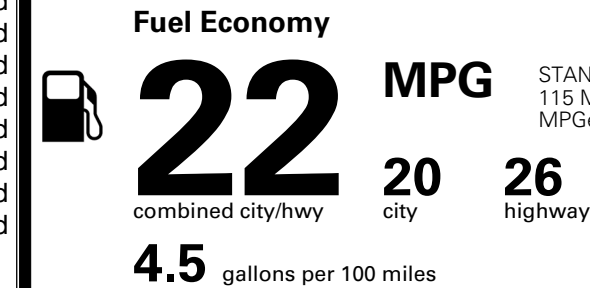

MSRP INCLUDING OPTIONS

\$ 42,965.00

INLAND FREIGHT AND HANDLING

\$ 1,545.00

TOTAL MANUFACTURER'S SUGGESTED RETAIL PRICE ▶

\$ 44,510.00

TOTAL ADDITIONAL WEIGHT: 7.2

*Additional terms and conditions apply.

EPA DOT Fuel Economy and Environment

Gasoline Vehicle

You spend
\$2,750
 more in fuel costs
 over 5 years
 compared to the
 average new vehicle.

Annual fuel cost
\$2,250

Actual results will vary for many reasons, including driving conditions and how you drive and maintain your vehicle. The average new vehicle gets 29 MPG and costs \$8,500 to fuel over 5 years. Cost estimates are based on 15,000 miles per year at \$ 3.30 per gallon. MPGe is miles per gasoline gallon equivalent. Vehicle emissions are a significant cause of climate change and smog.