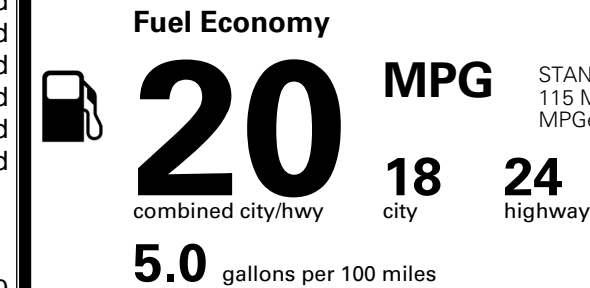

MSRP INCLUDING OPTIONS

\$ 56,260.00

INLAND FREIGHT AND HANDLING

\$ 1,545.00

TOTAL MANUFACTURER'S SUGGESTED RETAIL PRICE ▶

\$ 57,805.00

TOTAL ADDITIONAL WEIGHT: 7.2

EPA DOT Fuel Economy and Environment

Gasoline Vehicle

You spend
\$3,500
 more in fuel costs
 over 5 years
 compared to the
 average new vehicle.

Annual fuel cost
\$2,300

This vehicle emits 429 grams CO₂ per mile. The best emits 0 grams per mile (tailpipe only). Producing and distributing fuel also create emissions; learn more at fueleconomy.gov.