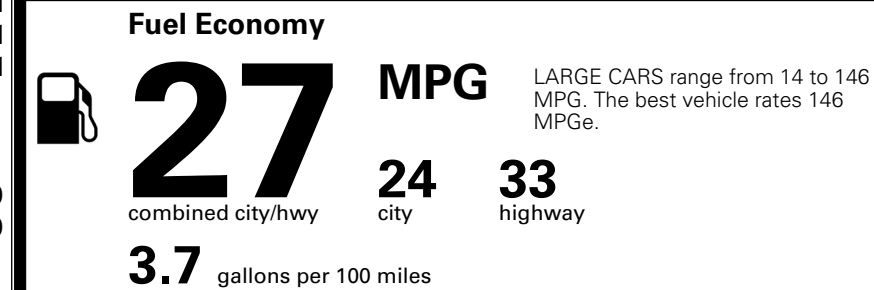

### EPA DOT Fuel Economy and Environment

Gasoline Vehicle

**You spend \$750 more in fuel costs over 5 years** compared to the average new vehicle.

**Annual fuel cost \$1,850**