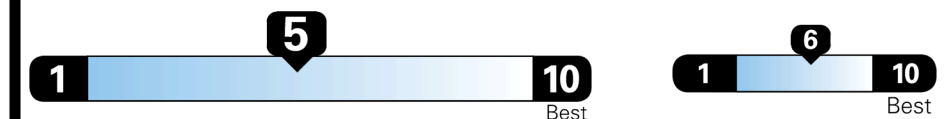

Fuel Economy & Greenhouse Gas Rating (tailpipe only) Smog Rating (tailpipe only)

This vehicle emits 329 grams CO₂ per mile. The best emits 0 grams per mile (tailpipe only). Producing and distributing fuel also create emissions; learn more at fueleconomy.gov.

Actual results will vary for many reasons, including driving conditions and how you drive and maintain your vehicle. The average new vehicle gets 29 MPG and costs $8,500 to fuel over 5 years. Cost estimates are based on 15,000 miles per year at $ 3.30 per gallon. MPGe is miles per gasoline gallon equivalent. Vehicle emissions are a significant cause of climate change and smog.

fueleconomy.gov

Calculate personalized estimates and compare vehicles

GOVERNMENT 5-STAR SAFETY RATINGS

Overall Vehicle Score ★ ★ ★ ★ ★

Based on the combined rating of frontal, side and rollover. Should ONLY be compared to other vehicles of similar size and weight.

Frontal Driver ★ ★ ★ ★ ★

Crash Passenger ★ ★ ★ ★ ★

Based on the risk of injury in a frontal impact. Should ONLY be compared to other vehicles of similar size and weight.

Side Front seat ★ ★ ★ ★ ★

Crash Rear seat ★ ★ ★ ★ ★

Star ratings based on the risk of injury in a side impact.

Rollover ★ ★ ★ ★ ★

Star ratings based on the risk of rollover in a single-vehicle crash.

Star ratings range from 1 to 5 stars (★★★★★) with 5 being the highest.

Source: National Highway Traffic Safety Administration (NHTSA).

www.safercar.gov or 1-888-327-4236

Manufacturer's suggested retail price includes Manufacturer's recommended pre-delivery service. License and title fees, state and local taxes and other dealer installed options and accessories are not included in the manufacturer's suggested retail price.

PARTS CONTENT INFORMATION

FOR VEHICLES IN THIS CAR LINE U.S./CANADIAN PARTS CONTENT: 0 %

MAJOR SOURCES OF FOREIGN PARTS: KOREA: 90%

NOTE: PARTS CONTENT DOES NOT INCLUDE FINAL ASSEMBLY, DISTRIBUTION, OR OTHER NON-PARTS COSTS.

FOR THIS VEHICLE FINAL ASSEMBLY POINT: HWASUNG, KOREA

COUNTRY OF ORIGIN

ENGINE (MOTOR): KOREA

TRANSMISSION: KOREA

*Additional terms and conditions apply.

**Kia Connect may be currently unavailable for some Model Year 2022 and newer vehicles sold or purchased in Massachusetts; please see owners.kia.com for more information.

NOTE: When you purchase this vehicle, Kia America, Inc. collects personal information you provide to the dealership. For information on our collection and use of personal information and your rights, please see our Privacy Policy on www.kia.com.