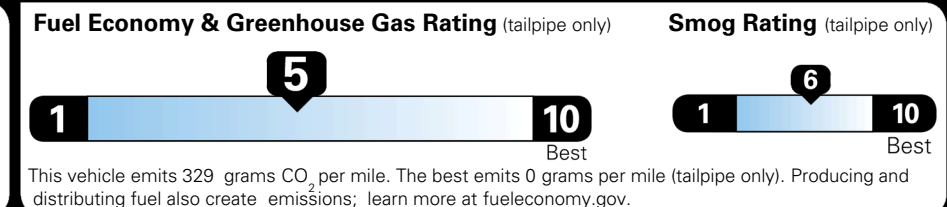

EPA DOT Fuel Economy and Environment

Gasoline Vehicle

You spend \$750 more in fuel costs over 5 years compared to the average new vehicle.

Annual fuel cost \$1,850

Actual results will vary for many reasons, including driving conditions and how you drive and maintain your vehicle. The average new vehicle gets 29 MPG and costs \$8,500 to fuel over 5 years. Cost estimates are based on 15,000 miles per year at \$ 3.30 per gallon. MPGe is miles per gasoline gallon equivalent. Vehicle emissions are a significant cause of climate change and smog.