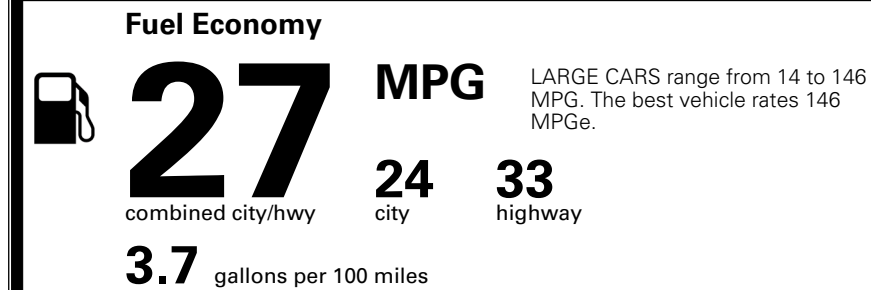

MANUFACTURER'S SUGGESTED RETAIL PRICE ▶

COMPARE GT-LINE AWD FEATURES
Added to/in place of standard GT-Line FWD features

- All-Wheel Drive
- Heated Steering Wheel

ADDITIONAL INSTALLED EQUIPMENT:
(In addition to or in place of standard features)

- Wolf Gray Paint
- GT-Line Premium Package
- Panoramic Sunroof w/ Power Sunshade
- LED Interior Lighting
- Bose Premium Audio w/Active Sound Design
- 18" Black Finished Alloy Wheels, Unique Design
- Carpeted Floor Mats

$ 30,090.00

Included
Included
Included

$495.00
$2,200.00

$200.00

MSRP INCLUDING OPTIONS

$ 32,985.00

INLAND FREIGHT AND HANDLING

$ 1,245.00

TOTAL MANUFACTURER'S SUGGESTED RETAIL PRICE ▶

$ 34,230.00

TOTAL ADDITIONAL WEIGHT: 7.3

*Additional terms and conditions apply.
**Kia Connect may be currently unavailable for some Model Year 2022 and newer vehicles sold or purchased in Massachusetts; please see owners.kia.com for more information.
NOTE: When you purchase this vehicle, Kia America, Inc. collects personal information you provide to the dealership. For information on our collection and use of personal information and your rights, please see our Privacy Policy on www.kia.com.

EPA DOT Fuel Economy and Environment

Gasoline Vehicle

You spend $750 more in fuel costs over 5 years compared to the average new vehicle.

Annual fuel cost $1,850