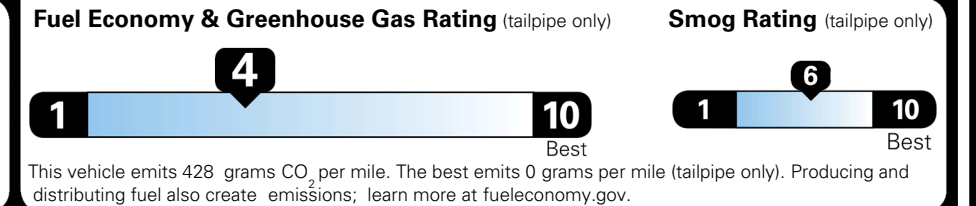

Actual results will vary for many reasons, including driving conditions and how you drive and maintain your vehicle. The average new vehicle gets 29 MPG and costs $8,500 to fuel over 5 years. Cost estimates are based on 15,000 miles per year at $ 3.30 per gallon. MPGe is miles per gasoline gallon equivalent. Vehicle emissions are a significant cause of climate change and smog.

fueleconomy.gov

Calculate personalized estimates and compare vehicles

GOVERNMENT 5-STAR SAFETY RATINGS

PARTS CONTENT INFORMATION

Overall Vehicle Score	Not Rated
Based on the combined rating of frontal, side and rollover. Should ONLY be compared to other vehicles of similar size and weight.	
Frontal	Driver ★ ★ ★ ★ ★
Crash	Passenger ★ ★ ★ ★
Based on the risk of injury in a frontal impact. Should ONLY be compared to other vehicles of similar size and weight.	
Side	Front seat Not Rated
Crash	Rear seat Not Rated
Star ratings based on the risk of injury in a side impact.	
Rollover	★ ★ ★ ★
Star ratings based on the risk of rollover in a single-vehicle crash.	

FOR VEHICLES IN THIS CAR LINE U.S./CANADIAN PARTS CONTENT: 2 %

MAJOR SOURCES OF FOREIGN PARTS: KOREA: 95%

NOTE: PARTS CONTENT DOES NOT INCLUDE FINAL ASSEMBLY, DISTRIBUTION, OR OTHER NON-PARTS COSTS.

FOR THIS VEHICLE FINAL ASSEMBLY POINT: GWANGMYEONG, KOREA

COUNTRY OF ORIGIN ENGINE (MOTOR): KOREA
TRANSMISSION: KOREA

Star ratings range from 1 to 5 stars (★★★★★) with 5 being the highest. Source: National Highway Traffic Safety Administration (NHTSA). www.safercar.gov or 1-888-327-4236

Manufacturer's suggested retail price includes Manufacturer's recommended pre-delivery service. License and title fees, state and local taxes and other dealer installed options and accessories are not included in the manufacturer's suggested retail price.