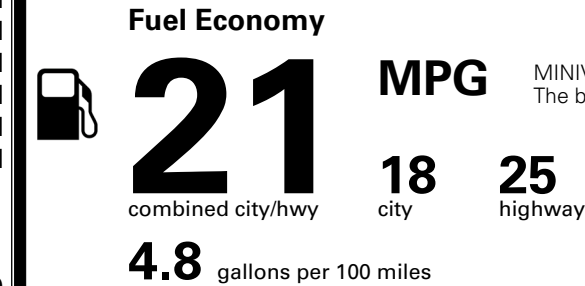

INLAND FREIGHT AND HANDLING

\$ 1,545.00

TOTAL MANUFACTURER'S SUGGESTED RETAIL PRICE ▶

\$ 41,220.00

TOTAL ADDITIONAL WEIGHT: 11.4

EPA DOT Fuel Economy and Environment

Gasoline Vehicle

MINIVANS range from 20 to 83 MPG. The best vehicle rates 146 MPGe.